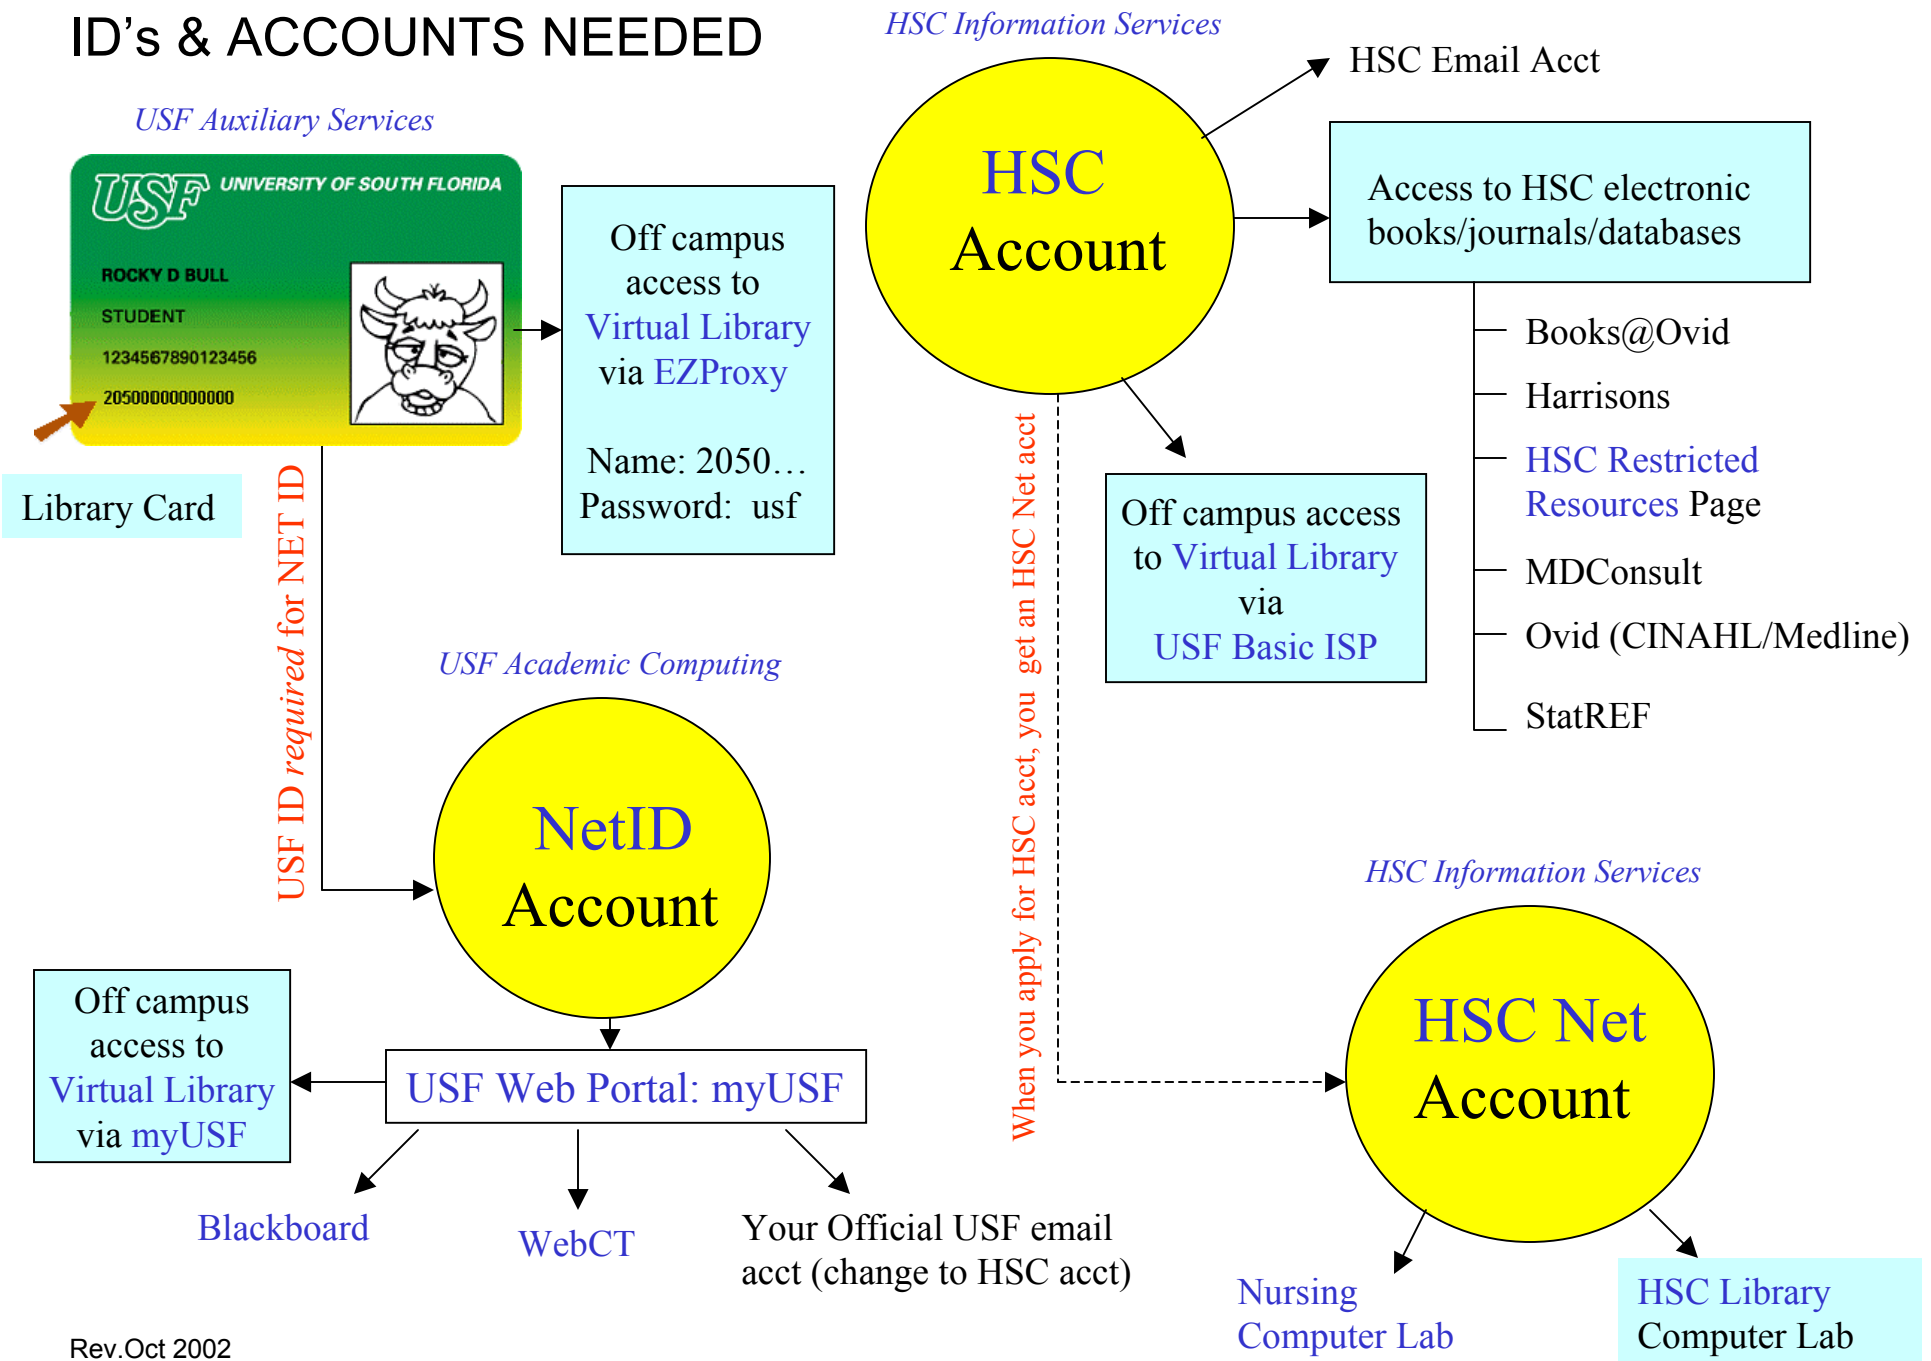

ID's & ACCOUNTS NEEDED

CONTACT INFORMATION

Area Code (813)

SERVICE	URL	PHONE
Blackboard and WebCT	http://www.acomp.usf.edu/scholar.html	974-1222
EZProxy Access	http://www.acomp.usf.edu/Help/proxy/	974-1222
HSC Account	http://www.hsc.usf.edu/is (Click: Place an Online Service or Account Request, then.. Account Request)	974-6288
HSC Information Services	http://www.hsc.usf.edu/is	974-6288
HSC Library	http://www.hsc.usf.edu/library	974-2243
HSC NET Account	http://www.hsc.usf.edu/is	974-6288
HSC Restricted Resources	http://www.hsc.usf.edu/library/	974-2243
myUSF Access	http://www.acomp.usf.edu/Help/proxy/	974-1222
NetID Account	https://una.acomp.usf.edu/	974-1222
Nursing Computer Lab	http://hsc.usf.edu/nursing/Nursing/ComputerResources.htm	974-6706
USF Academic Computing	http://www.acomp.usf.edu/home.html	974-1222
USF Auxiliary Services	http://www.auxsvc.usf.edu/usfcard.asp	974-2357
USF Basic ISP	http://www.usf.edu/iconnect/default.htm	974-1222
USF Web Portal: myUSF	https://my.usf.edu	974-1222
Virtual Library	http://www.lib.usf.edu/virtual	974-2729